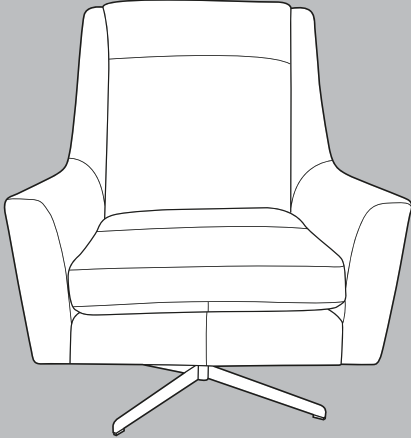

Cover 1:  
Lazio Brown

Chrome Swivel Base

# Salute Leather Swivel Chair

Foot Options: Chrome Base

H: 100cm W: 90cm D: 98cm  
Weight: 33.5kg

Dimensions: Height x Width x Depth

Please note: All dimensions are approximate. Allow tolerance of +/- 2.5cm.  
Colours represented are to be used as a guide only. Please refer to manufacturers swatch for a more accurate colour match.